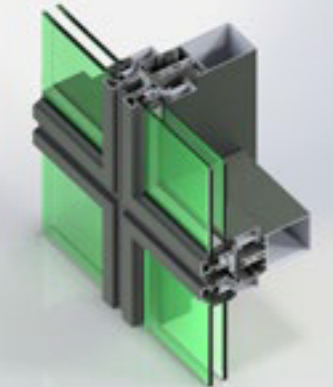

חזית מכאנית קלאסית ועיבוי: זוהי מערכת חזית המספקת את עומק החזית של מערכות סיליקון ומערכות מכוסות כאחד. זה השותף שלך לפתרון עם עובי דופן משתנים. במקרה שרצוי פרופילי מנשא, אפשרויות ערוץ העיבוי מספקות הזדמנות ניקוז טובה יותר לעיבוי ומי גשמים

CLASSIC AND CONDENSE MECHANIC FACADE: It's a facade system that provides the facade depth of both silicone and covered systems. It's your solution partner with varying wall thicknesses. In case carrier profiles are desired, the condense channel options provide a better drainage opportunity for condensates and rainwaters.

חזית קלאסית ודחוסה: זוהי מערכת חזית שבה ניתן לספק נוף מסגרת בין הזכוכית בבניינים. זה השותף שלך לפתרון עבור כל מיני עובי דופן. אם רוצים את פרופילי הנשאים, ניתן לספק ביתר קלות אפשרות של פריקה למי העיבוי והגשם שיווצרו עם האפשרויות עם תעלות עיבוי

CLASSIC AND CONDENSE COVERED FACADE: It's a facade system that provides a framework view between windows in buildings. It's your solution partner with varying wall thicknesses. In case carrier profiles are desired, the condense channel options provide a better drainage opportunity for condensates and rainwaters.