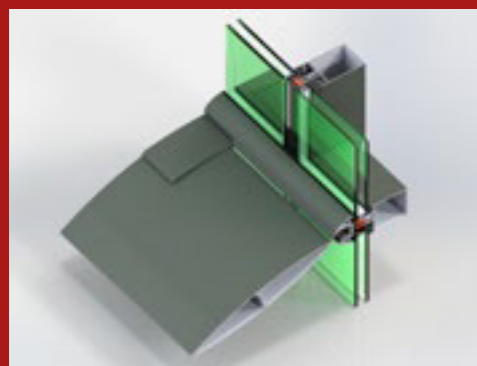

הצללה סולארית: עם הפרופילים שלו בממדים שונים, הוא מאפשר לך להחיל את אפשרויות השליטה באור היום הרצויות לך. הוא מספק לך אפשרויות לשיטות בקרת IQ ו-IQ האור שצריך לפתור בבתי ספר, בתי חולים, בתי מלון ומרכזי קניות. "צבעי צבעים סטטיים מיוחדים, משטחי אילגון נפלאים ואפקטי עץ מספקים לך, "IQ EFFECTS" אפשרויות צבע מודרניות ואסתטיות

SOLAR SHADING: With its profiles in various dimensions, it allows you to apply your desired daylight controlling options. It provides you with options for the light controlling methods that need to be solved in schools, hospitals, hotels and shopping centers. "IQ COLORS and IQ EFFECTS", special, static colors, wonderful anodizing surfaces and wood effects provide you with modern and aesthetic colour options.

עם הפרופילים שלו בממדים שונים, הוא מאפשר לך להחיל את SKYLIGHT: אפשרויות התאורה הרצויות לך. הוא מספק לך אפשרויות לפרטי התאורה IQ ו-IQ שיש לפתור בבתי ספר, בתי חולים, בתי מלון ומרכזי קניות. "צבעי צבעים סטטיים מיוחדים, משטחי אילגון נפלאים ואפקטי עץ, "IQ EFFECTS" מספקים לך אפשרויות צבע מודרניות ואסתטיות

SKYLIGHT: With its profiles in various dimensions, it allows you to apply your desired illumination options. It provides you with options for the illumination details that need to be solved in schools, hospitals, hotels and shopping centers. "IQ COLORS and IQ EFFECTS", special, static colors, wonderful anodizing surfaces and wood effects provide you with modern and aesthetic colour options.

INTEGRO

IQ - 3200 INTEGRO