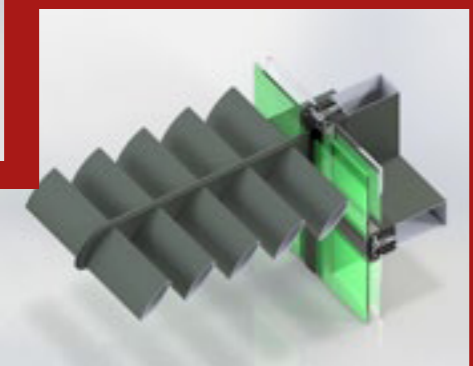

הצללה סולארית: עם הפרופילים שלו בממדים שונים, הוא מאפשר לך להחיל את אפשרויות השליטה באור היום הרצויות לך. הוא מספק לך אפשרויות לשיטות בקרת IQ ו-IQ האור שצריך לפתור בבתי ספר, בתי חולים, בתי מלון ומרכזי קניות. "צבעי צבעים סטטיים מיוחדים, משטחי אילגון נפלאים ואפקטי עץ מספקים לך, "IQ EFFECTS" אפשרויות צבע מודרניות ואסתטיות

SOLAR SHADING: With its profiles in various dimensions, it allows you to apply your desired daylight controlling options. It provides you with options for the light controlling methods that need to be solved in schools, hospitals, hotels and shopping centers. "IQ COLORS and IQ EFFECTS", special, static colors, wonderful anodizing surfaces and wood effects provide you with modern and aesthetic colour options.

עם הפרופילים שלו בממדים שונים, הוא מאפשר לך להחיל את SKYLIGHT: אפשרויות התאורה הרצויות לך. הוא מספק לך אפשרויות לפרטי התאורה IQ ו-IQ שיש לפתור בבתי ספר, בתי חולים, בתי מלון ומרכזי קניות. "צבעי צבעים סטטיים מיוחדים, משטחי אילגון נפלאים ואפקטי עץ, "IQ EFFECTS" מספקים לך אפשרויות צבע מודרניות ואסתטיות

SKYLIGHT: With its profiles in various dimensions, it allows you to apply your desired illumination options. It provides you with options for the illumination details that need to be solved in schools, hospitals, hotels and shopping centers. "IQ COLORS and IQ EFFECTS", special, static colors, wonderful anodizing surfaces and wood effects provide you with modern and aesthetic colour options.

INTEGRO

IQ - 3200 INTEGRO